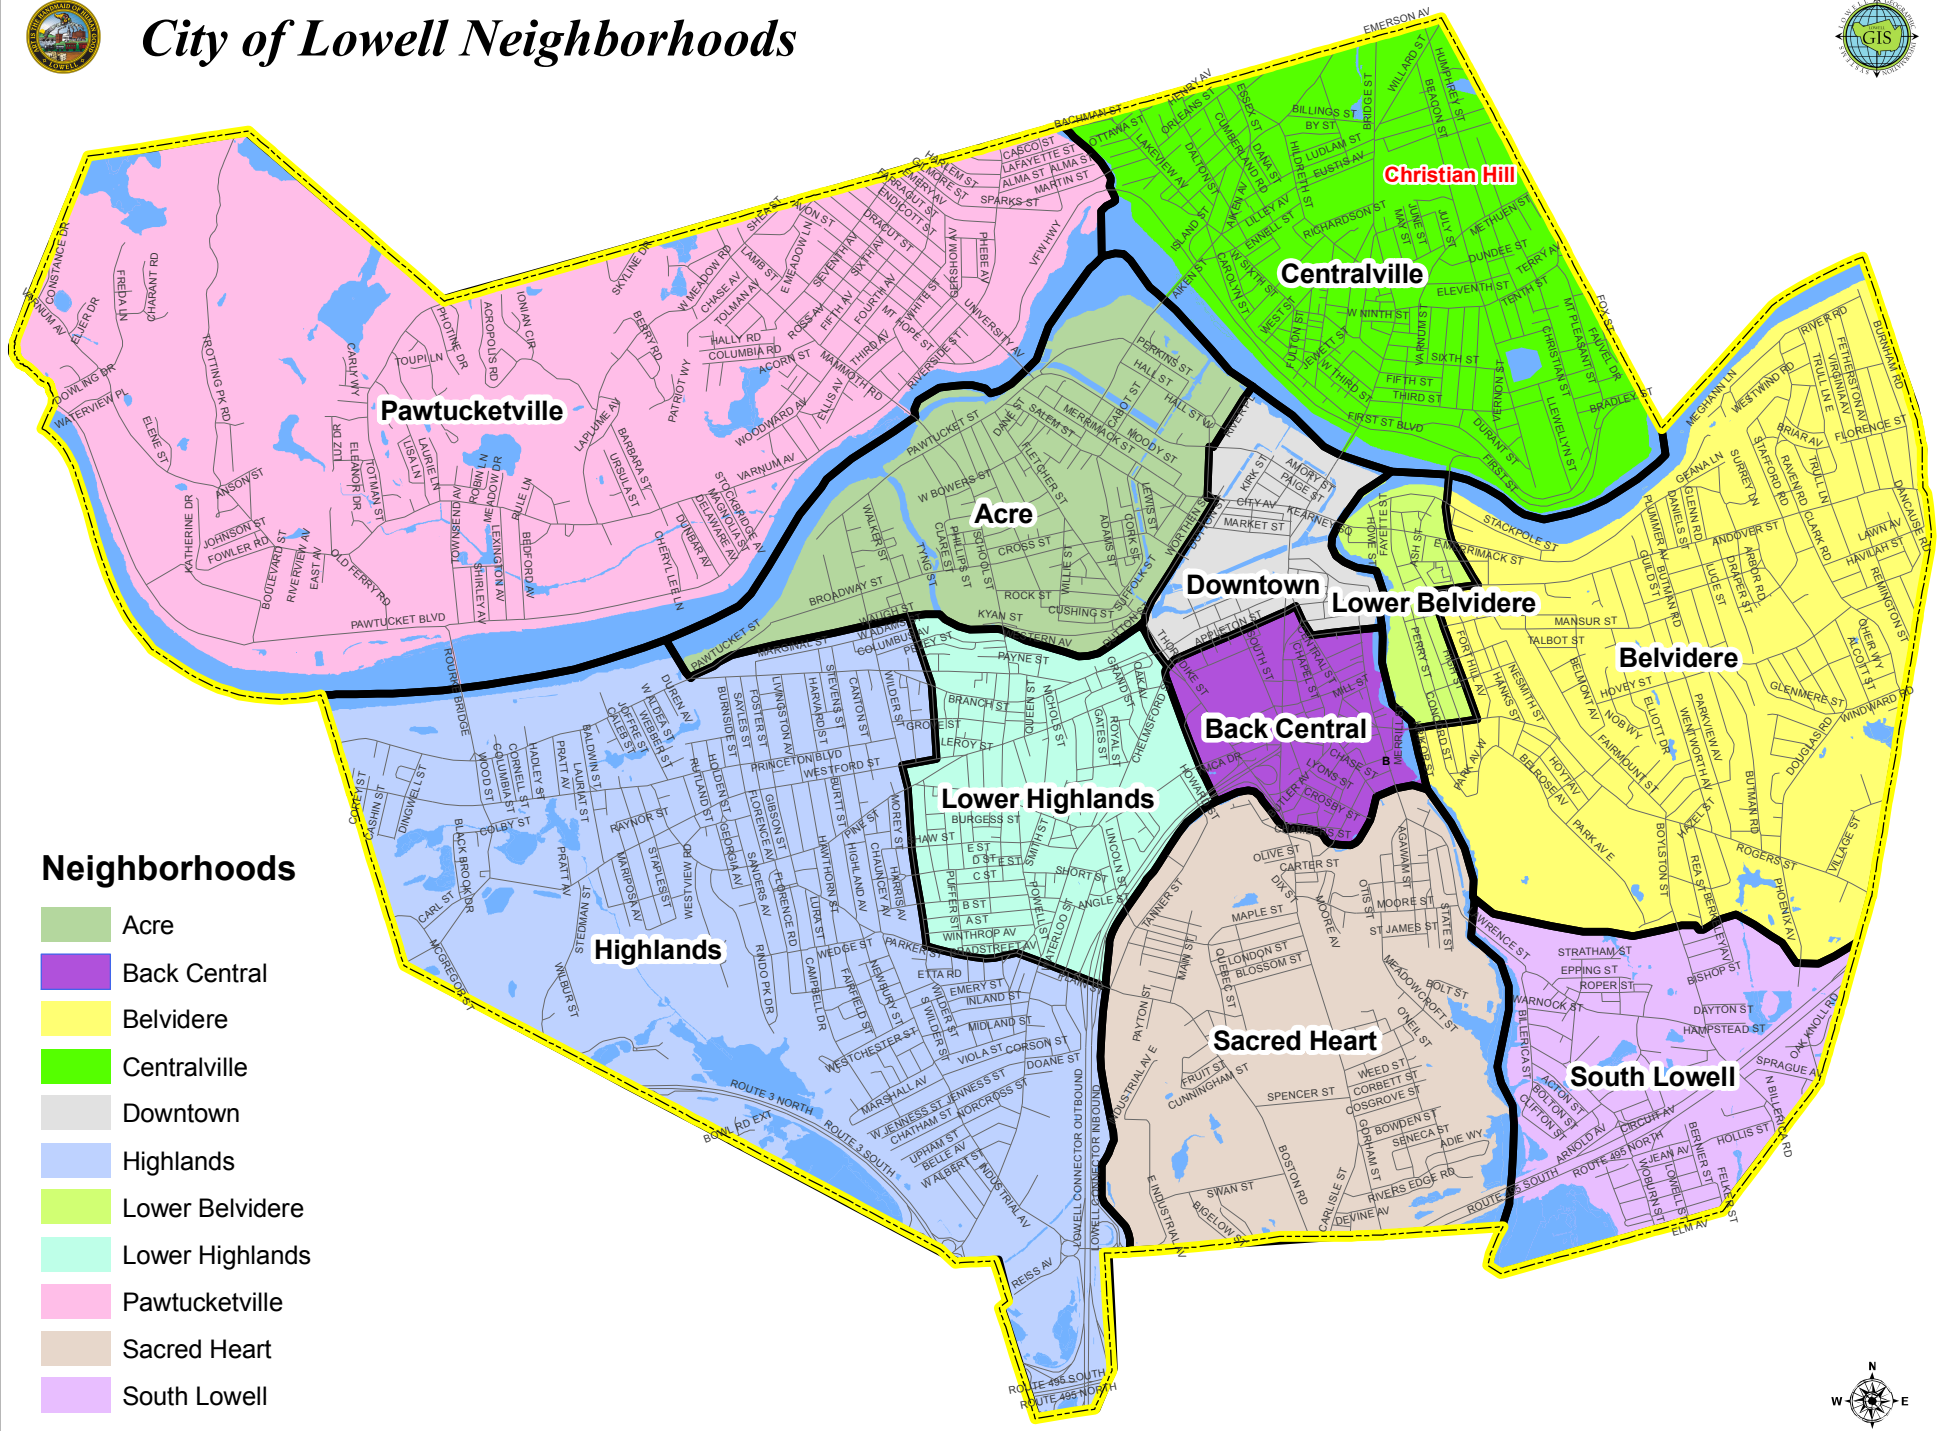

City of Lowell Neighborhoods

Neighborhoods

- Acre
- Back Central
- Belvidere
- Centralville
- Downtown
- Highlands
- Lower Belvidere
- Lower Highlands
- Pawtucketville
- Sacred Heart
- South Lowell